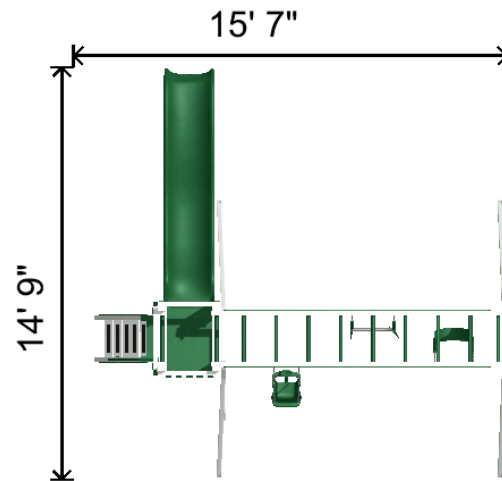

- 1 - 2' x 2' Tower
- 1 - Waterfall Slide 10'
- 1 - 3 Position Climber 10'-6"
- 1 - Baby Swing
- 1 - Trapeze Bar with Rings
- 1 - Belt Swing with Soft Grip Chains
- 2 - Ground Anchor Each
- 1 - 5' Access Ladder
- 1 - Access Railing

Height: 8.2'

Notes: