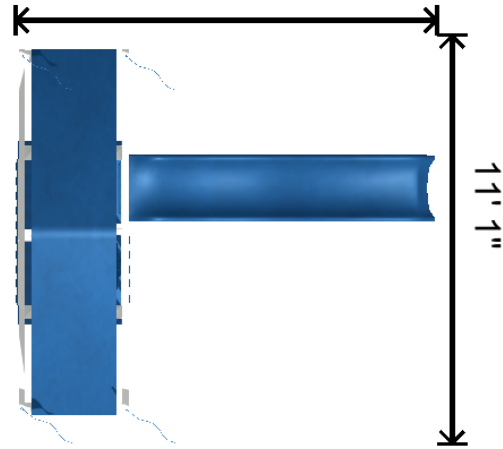

- 1 - 3' x 5' Tower
- 1 - Waterfall Slide 10'
- 1 - Ship's Wheel
- 1 - 3' x 8' Canvas 3' x 5' Tower Only
- 1 - 5' Access Ladder
- 1 - Access Railing

Height: 12.5'

11' 5"

Notes: