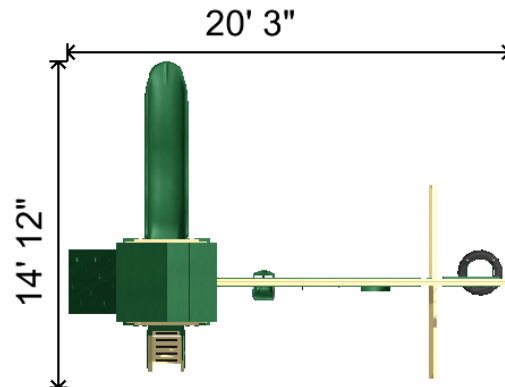

- 1 - 4' x 4' Tower
- 1 - Steering Wheel
- 1 - 4 Position Single Beam 14'
- 1 - 4-Rope Plastic Tire Swing
- 1 - Trapeze Bar with Rings
- 1 - Baby Swing
- 1 - Belt Swing with Soft Grip Chains
- 2 - Ground Anchor Each
- 1 - 3' x 5' Rock Wall with Rope
- 1 - 5' Access Ladder
- 1 - Access Railing
- 1 - Avalanche Slide 10'
- 1 - 4 x 4 Vinyl Roof

Height: 10.8'

Notes: