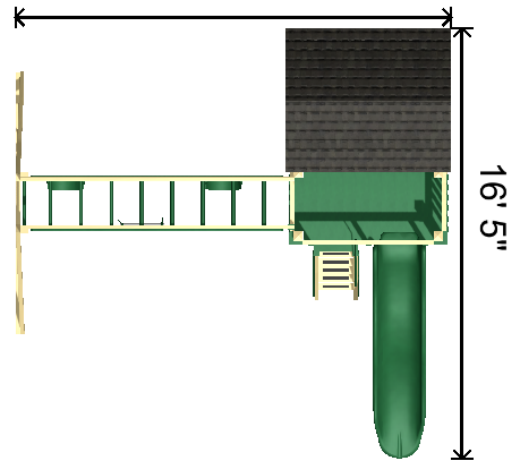

SWING KINGDOM DESIGN

Swing Kingdom

Dealer: Jim's Amish Structures

Customer:

Build Code: [C1](#)

Vinyl Frame Color: Almond

Accent Color: Green

Accessory Color: Green

Shingle Color: Black

Date: 5/23/2022

Sales Order#:

Delivery Method:

SK D&I

Freight

Pickup

SK Drop Off

- 1 - 6' x 8' Playhouse Tower
- 1 - Avalanche Slide 10'
- 1 - 5' Access Ladder
- 1 - Access Railing
- 1 - 3 Position Climber 10'-6"
- 2 - Belt Swing with Soft Grip Chains
- 1 - Trapeze Bar with Rings
- 2 - Ground Anchor Each
- 1 - Window with Shutters

Height: 10.6'

16' 7"

Notes: