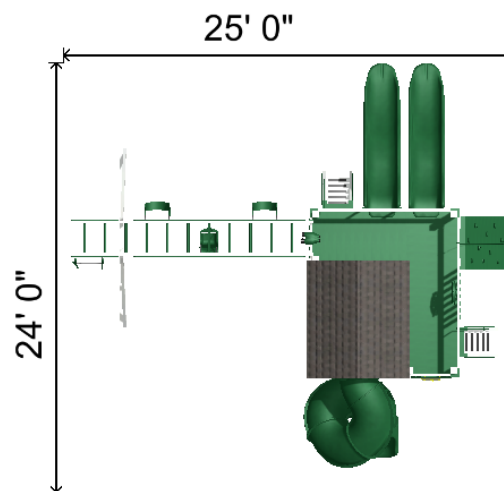

- 1 - 8' x 9' Playhouse with (2) 3' x 8' Porches
- 1 - Ship's Wheel
- 1 - 3' x 5' Rock Wall with Rope
- 2 - 5' Access Ladder
- 2 - Access Railing
- 2 - Avalanche Slide 10'
- 1 - 3-Rope Plastic Tire Swing
- 1 - Binoculars
- 1 - 4 Position Climber 14'
- 2 - Belt Swing with Soft Grip Chains
- 1 - Baby Swing
- 1 - Trapeze Bar with Rings
- 2 - Ground Anchor Each
- 1 - Extra 7' Landing for Tower & Playhouse
- 1 - Turbo Twister Slide 7'
- 1 - Tic Tac Toe

**Height: 10.6'**

**Notes:**