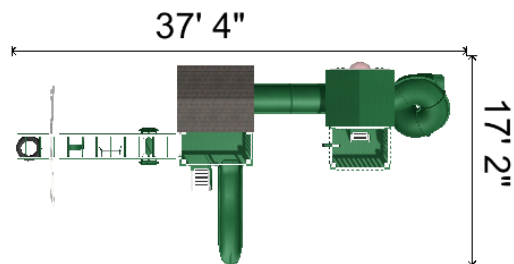

- 1 - 6' x 8' Playhouse Tower
- 1 - Avalanche Slide 10'
- 1 - 5' Access Ladder
- 1 - Access Railing
- 1 - 4 Position Climber 14'
- 1 - Dual Rider
- 1 - Trapeze Bar with Rings
- 1 - Belt Swing with Soft Grip Chains
- 1 - 4-Rope Plastic Tire Swing
- 2 - Ground Anchor Each
- 1 - Window with Shutters
- 1 - Extra 7' Landing for Tower & Playhouse
- 1 - 6'-6" Tower Tunnel
- 1 - 5' x 9' Tower
- 1 - Bubble Panel
- 1 - Turbo Twister Slide 7'
- 1 - 5 x 5 Picnic Table
- 1 - Telescope
- 1 - Ship's Wheel
- 1 - 5 x 5 Vinyl Roof

Height: 13.3'

Notes: