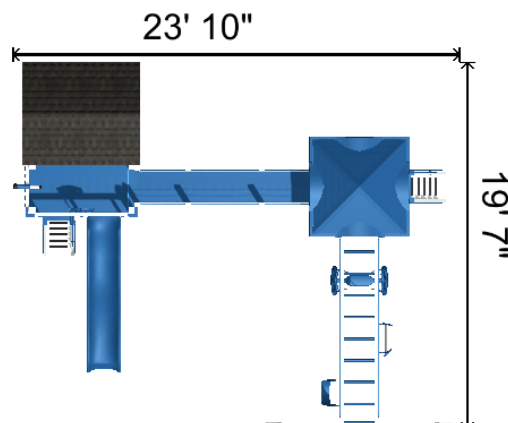

- 1 - 6' x 8' Playhouse Tower
- 1 - Ship's Wheel
- 1 - Waterfall Slide 10'
- 2 - 5' Access Ladder
- 2 - Access Railing
- 1 - 5 x 6 Picnic Table
- 1 - Telescope
- 1 - 8' Bridge with Rope
- 1 - 5' x 5' Tower
- 1 - 5 x 5 Pyramid Roof
- 1 - Spotlight
- 1 - 3 Position Climber 10'-6"
- 1 - Dual Rider
- 1 - Trapeze Bar with Rings
- 1 - Belt Swing with Soft Grip Chains
- 2 - Ground Anchor Each
- 1 - Window with Shutters

Height: 11.4'

Notes: