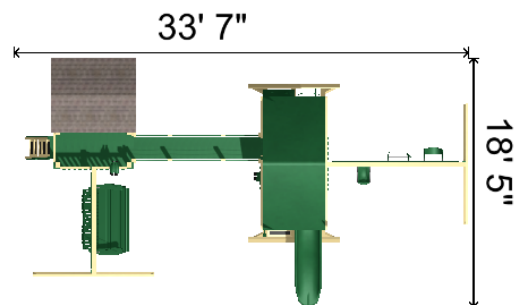

- 1 - 6' x 8' Playhouse Tower
- 2 - Binoculars
- 1 - 2 Position Single Beam 8'
- 1 - Fan Back Lawn Swing
- 4 - Ground Anchor Each
- 1 - 5' Access Ladder
- 1 - Access Railing
- 1 - 8' Bridge with Rope
- 1 - 5' x 5' Mountain Climber
- 1 - Avalanche Slide 10'
- 1 - MC Hand Rail
- 1 - 5' MC Ladder
- 1 - Ship's Wheel
- 1 - 3 Position Single Beam 10'-6"
- 1 - Baby Swing
- 1 - Trapeze Bar with Rings
- 1 - Belt Swing with Soft Grip Chains
- 1 - Rock Wall for MC Leg
- 1 - Cargo Net for MC Leg
- 1 - 5' x 10' Canvas for Mountain Climber
- 1 - 3-Rope Plastic Tire Swing
- 1 - Window with Shutters

Height: 12.5'

Notes: