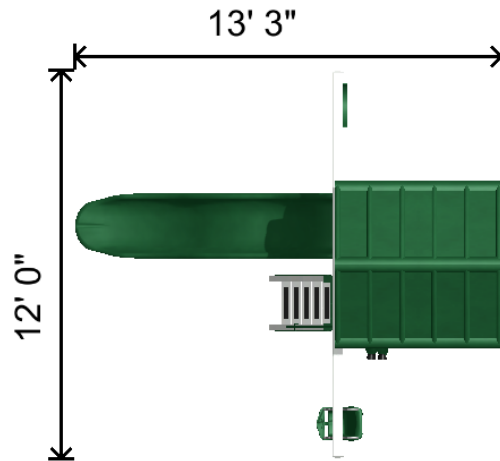

- 1 - 5' x 5' Tower
- 1 - 5 x 5 Clubhouse Decking
- 2 - 5 x 5 Clubhouse Wall with Window
- 1 - 5 x 5 Clubhouse Wall with Door
- 1 - 5 x 5 Clubhouse Wall
- 1 - Gable Roof
- 1 - Binoculars
- 1 - 2 Position Extension Arm 8'
- 1 - 5' Access Ladder
- 1 - Access Railing
- 1 - Avalanche Slide 10'
- 1 - Belt Swing with Soft Grip Chains
- 1 - Baby Swing
- 1 - Ship's Wheel

Height: 11.1'

Notes: