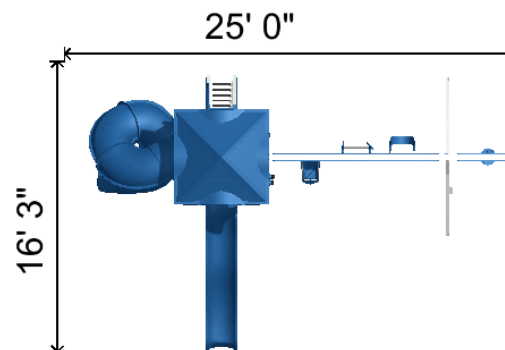

- 1 - 5' x 5' Tower 7' Landing
- 1 - 5 x 5 Pyramid Roof
- 1 - Turbo Twister Slide 7'
- 1 - Binoculars
- 1 - 4 Position Single Beam 14'
- 1 - Cyclone Disc Seat with Rope
- 1 - Trapeze Bar with Rings
- 1 - Baby Swing
- 1 - Belt Swing with Soft Grip Chains
- 2 - Ground Anchor Each
- 1 - Waterfall Slide 10'
- 1 - 5' Access Ladder
- 1 - Access Railing

Height: 13.3'

Notes: