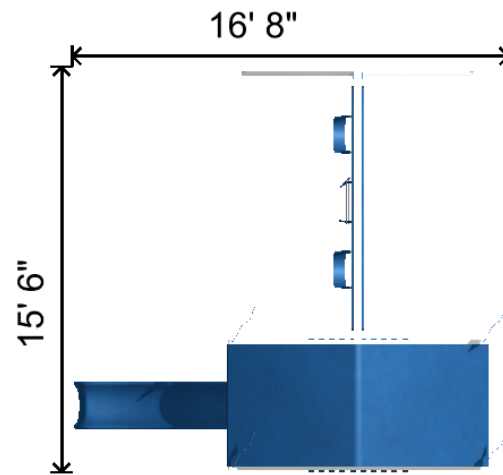

- 1 - 5' x 5' Tower
- 1 - 5' x 10' Canvas for 5' x 5' Tower Only
- 1 - Telescope
- 1 - 5' Access Ladder
- 1 - Access Railing
- 1 - Ship's Wheel
- 1 - Waterfall Slide 10'
- 1 - 3 Position Single Beam 10'-6"
- 2 - Belt Swing with Soft Grip Chains
- 1 - Trapeze Bar with Rings
- 2 - Ground Anchor Each

Height: 12.1'

Notes: