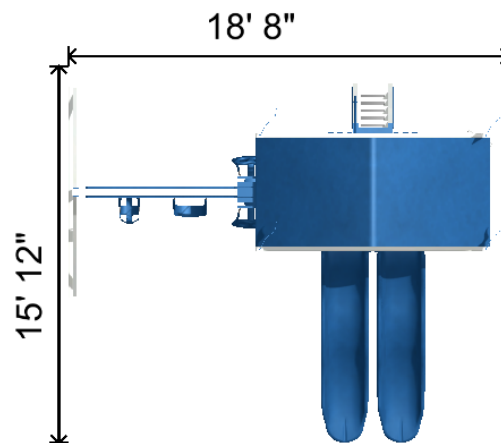

- 1 - 5' x 5' Tower
- 1 - Lemonade Stand 2' x 5'
- 2 - Lemonade Stand Stool
- 1 - 5' x 10' Canvas for 5' x 5' Tower Only
- 1 - Megaphone
- 1 - Bubble Panel
- 2 - Avalanche Slide 10'
- 1 - 3 Position Single Beam 10'-6"
- 1 - 4-Point Swing Adapter
- 1 - Dual Rider
- 1 - Belt Swing with Soft Grip Chains
- 1 - Rubber Infant Swing Seat w/ Chains
- 2 - Ground Anchor Each
- 1 - Ship's Wheel
- 1 - 5' Access Ladder
- 1 - Access Railing

Height: 12.1'

Notes: