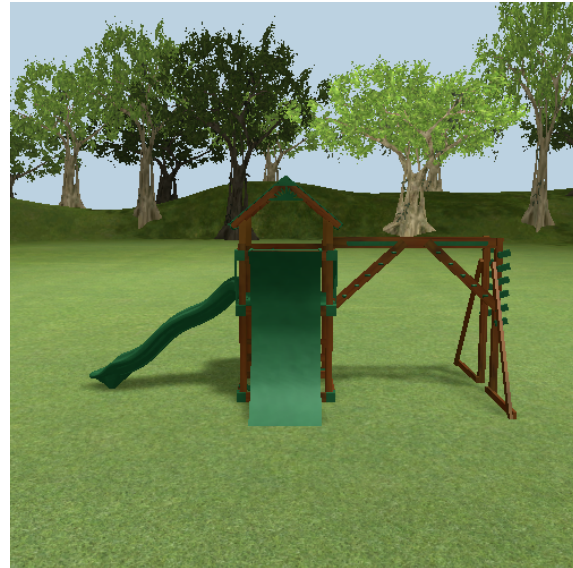

SWING KINGDOM DESIGN

Swing Kingdom

Dealer: Jim's Amish Structures

Customer:

Build Code: [KC8](#)

Vinyl Frame Color: Wood

Accent Color: Green

Accessory Color: Green

Shingle Color:

Date: 5/23/2022

Sales Order#:

Delivery Method:

SK D&I

Freight

Pickup

SK Drop Off

- 1 - 5' x 5' Tower
- 1 - 5 x 5 Picnic Table
- 1 - 5 x 5 Vinyl Roof
- 1 - 8' Warp Wall
- 1 - Avalanche Slide 10'
- 1 - 5' Access Ladder
- 1 - Access Railing
- 1 - NOC Climber 5'
- 1 - Salmon ladder
- 1 - V-Climber
- 2 - Ground Anchor Each

Height: 11.2'

Notes: