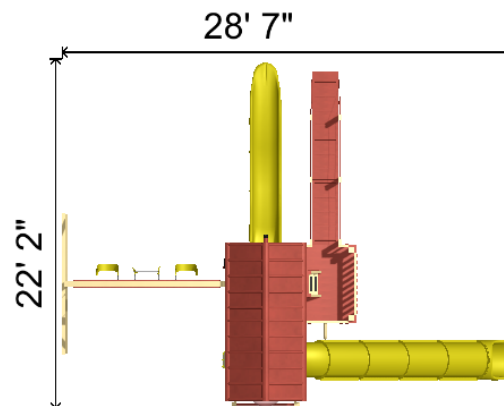

- 1 - 5' x 9' Tower
- 1 - 4 x 5 Picnic Table
- 1 - Jungle Bar Tower
- 1 - Steering Wheel
- 1 - Tunnel Express Slide 9'
- 1 - Bubble Panel
- 1 - Tic Tac Toe
- 2 - Gable Roof
- 1 - Spotlight
- 1 - 3 Position Single High Beam 10'-6"
- 2 - Belt Swing with Soft Grip Chains High Beam
- 1 - Trapeze Bar with Rings High Beam
- 2 - Ground Anchor Each
- 1 - Telescope
- 1 - Avalanche Slide 14'
- 1 - 5 x 5 Clubhouse Decking
- 1 - 5 x 7 Clubhouse Wall with Door
- 2 - 5 x 7 Clubhouse Wall with Window
- 1 - 5 x 7 Clubhouse Wall
- 1 - Fire Pole 5' Deck
- 1 - 12' Ramp with Rope

Height: 16.0'

Notes: