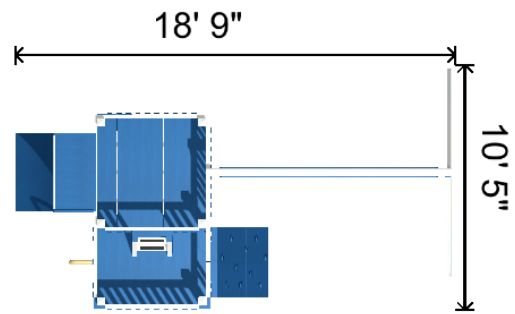

- 1 - 5' x 9' Tower
- 1 - 10' Warp Wall
- 1 - 3 Position Single High Beam 10'-6"
- 2 - Ground Anchor Each
- 1 - 5 x 5 Clubhouse Decking
- 1 - 5' x 7' Cargo Net Vertical
- 1 - Fire Pole 5' Deck
- 1 - 3' x 5' Rock Wall with Rope

Height: 10.1'

Notes: