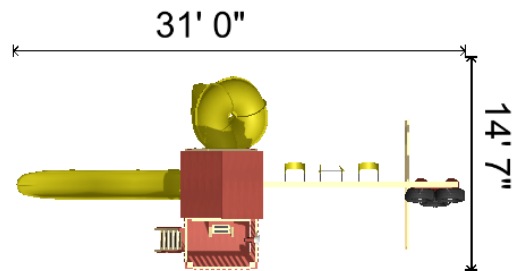

SWING KINGDOM DESIGN

Dealer: Jim's Amish Structures
Customer:
Build Code: [RL3](#)
Vinyl Frame Color: Almond
Accent Color: Red
Accessory Color: Yellow
Shingle Color:

Date: 5/23/2022
Sales Order#:
Delivery Method:
SK D&I
Freight
Pickup
SK Drop Off

- 1 - 5' x 9' Tower
- 1 - Avalanche Slide 14'
- 1 - Turbo Twister Slide 7'
- 1 - 4 Position Single Beam 14' High Beam
- 2 - Belt Swing with Soft Grip Chains High Beam
- 1 - Trapeze Bar with Rings High Beam
- 1 - QB Challenge
- 2 - Ground Anchor Each
- 1 - 5 x 5 Picnic Table
- 1 - 5' Access Ladder
- 1 - Access Railing
- 1 - Megaphone
- 1 - 5 x 5 Vinyl Roof

Height: 13.3'

Notes: