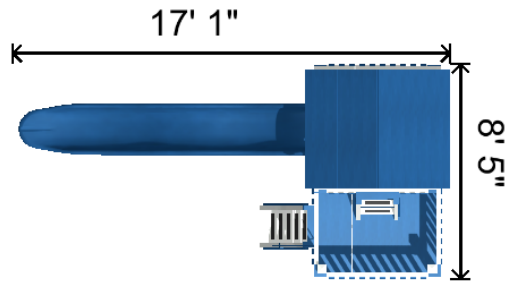

- 1 - 5' x 9' Tower
- 1 - Avalanche Slide 14'
- 1 - 5' Access Ladder
- 1 - Access Railing
- 1 - 5 x 5 Vinyl Roof

Height: 13.3'

Notes: