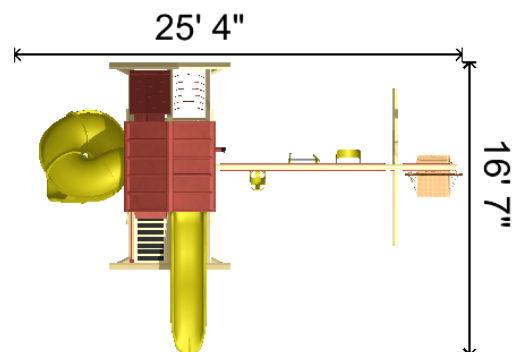

- 1 - 5' x 5' Mountain Climber
- 1 - Avalanche Slide 10'
- 1 - MC Hand Rail
- 1 - 5' MC Ladder
- 1 - Telescope
- 1 - Ship's Wheel
- 1 - 4 Position Single Beam 14'
- 1 - Hammock Swing
- 1 - Trapeze Bar with Rings
- 1 - Rubber Infant Swing Seat w/ Chains
- 1 - Belt Swing with Soft Grip Chains
- 2 - Ground Anchor Each
- 1 - Rock Wall for MC Leg
- 1 - Cargo Net for MC Leg
- 1 - Extra 7' Landing for Tower & Playhouse
- 1 - Turbo Twister Slide 7'
- 1 - Gable Roof
- 1 - 3-Rope Plastic Tire Swing

Height: 12.1'

Notes: