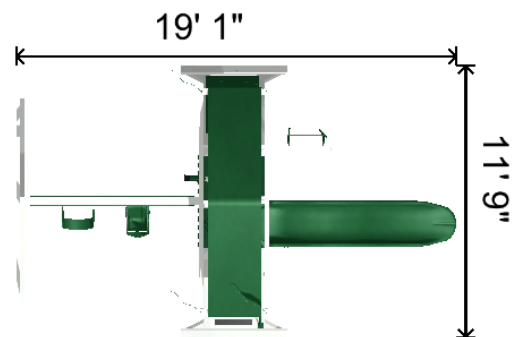

- 1 - 3' x 5' Mountain Climber
- 1 - 3-Rope Plastic Tire Swing
- 1 - Steering Wheel
- 1 - Telescope
- 1 - 2 Position Single Beam 8'
- 1 - Baby Swing
- 1 - Belt Swing with Soft Grip Chains
- 2 - Ground Anchor Each
- 1 - 1 Position Extension Arm 6'
- 1 - Trapeze Bar with Rings
- 1 - Avalanche Slide 10'
- 1 - 3' x 8' Canvas 3' x 5' Tower Only
- 1 - MC Hand Rail
- 1 - 5' MC Ladder
- 1 - Rock Wall for MC Leg

Height: 12.5'

Notes: