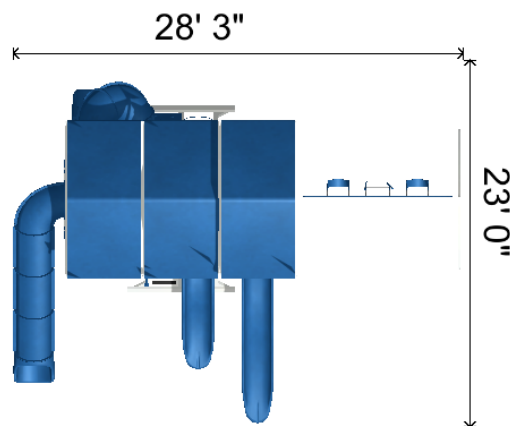

- 1 - 5' x 5' Mountain Climber
- 1 - Avalanche Slide 10'
- 1 - MC Hand Rail
- 1 - 5' MC Ladder
- 2 - Tower Mega 7' Deck for MC
- 1 - Ship's Wheel
- 1 - 3 Position Single High Beam 10'-6"
- 2 - Belt Swing with Soft Grip Chains High Beam
- 1 - Trapeze Bar with Rings High Beam
- 2 - Ground Anchor Each
- 1 - Avalanche Slide 14'
- 1 - Telescope
- 3 - 5' x 10' Canvas for Mountain Climber
- 1 - Rock Wall for MC Leg
- 1 - Cargo Net for MC Leg
- 1 - Sidewinder Slide 7'
- 1 - Binoculars
- 1 - Turbo Twister Slide 7'
- 1 - Bubble Panel
- 1 - 3-Rope Plastic Tire Swing

Height: 14.5'

Notes: