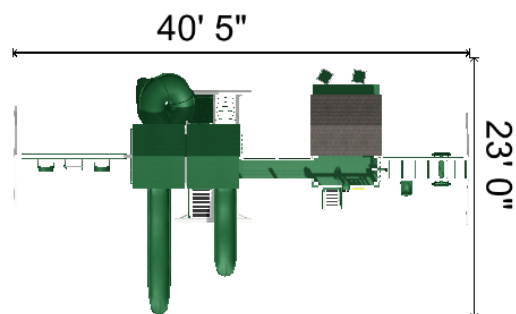

- 1 - 6' x 8' Playhouse Tower
- 1 - Binoculars
- 1 - Tic Tac Toe
- 1 - 5' Access Ladder
- 1 - Access Railing
- 1 - Lemonade Stand 2' x 6'
- 2 - Lemonade Stand Stool
- 1 - 6'-6" Bridge with Rope 5'
- 1 - 5' x 5' Mountain Climber
- 1 - Avalanche Slide 10'
- 1 - MC Hand Rail
- 1 - 5' MC Ladder
- 1 - Rock Wall for MC Leg
- 1 - Cargo Net for MC Leg
- 1 - Tower Mega 7' Deck for MC
- 1 - 3 Position Single High Beam 10'-6"
- 2 - Belt Swing with Soft Grip Chains High Beam
- 1 - Trapeze Bar with Rings High Beam
- 4 - Ground Anchor Each
- 1 - Turbo Twister Slide 7'
- 1 - Avalanche Slide 14'
- 2 - 5 x 5 Vinyl Roof
- 1 - 3-Rope Plastic Tire Swing
- 1 - Telescope
- 1 - 2 Position Climber 8'
- 1 - Dual Rider
- 1 - Baby Swing
- 1 - Window with Shutters

Height: 14.2'

Notes: