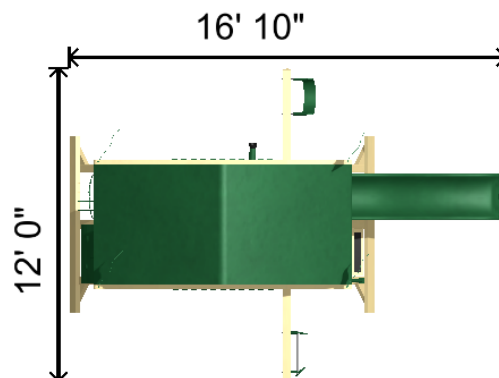

- 1 - 5' x 5' Mountain Climber
- 1 - Waterfall Slide 10'
- 1 - MC Hand Rail
- 1 - 5' MC Ladder
- 1 - Steering Wheel
- 1 - Telescope
- 1 - Rock Wall for MC Leg
- 1 - Cargo Net for MC Leg
- 1 - 2 Position Extension Arm MC 8'
- 1 - Trapeze Bar with Rings
- 1 - Belt Swing with Soft Grip Chains
- 1 - 5' x 10' Canvas for Mountain Climber
- 1 - 3-Rope Plastic Tire Swing

Height: 12.5'

Notes: