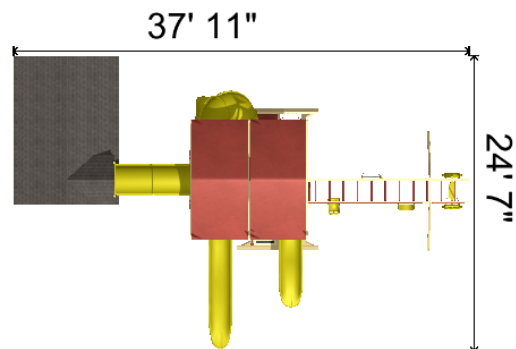

- 1 - 8' x 8' Playhouse with 4' x 8' Porch
- 1 - Playhouse Dormer with Tunnel Opening
- 1 - 6'-6" Tower Tunnel
- 1 - Ship's Wheel
- 1 - Tower Mega 7' Deck for MC
- 1 - Hammock Swing under deck
- 1 - 5' x 5' Mountain Climber
- 1 - Avalanche Slide 10'
- 1 - MC Hand Rail
- 1 - 5' MC Ladder
- 1 - Tower Mounting Ladder
- 1 - 4 Position Climber 14'
- 1 - Baby Swing
- 1 - Trapeze Bar with Rings
- 1 - Belt Swing with Soft Grip Chains
- 1 - Dual Rider
- 2 - Ground Anchor Each
- 1 - Rock Wall for MC Leg
- 1 - Cargo Net for MC Leg
- 2 - 5' x 10' Canvas for Mountain Climber
- 1 - 3-Rope Plastic Tire Swing
- 1 - Megaphone
- 1 - Turbo Twister Slide 7'
- 1 - Telescope
- 1 - Avalanche Slide 14'

Height: 14.5'

Notes: